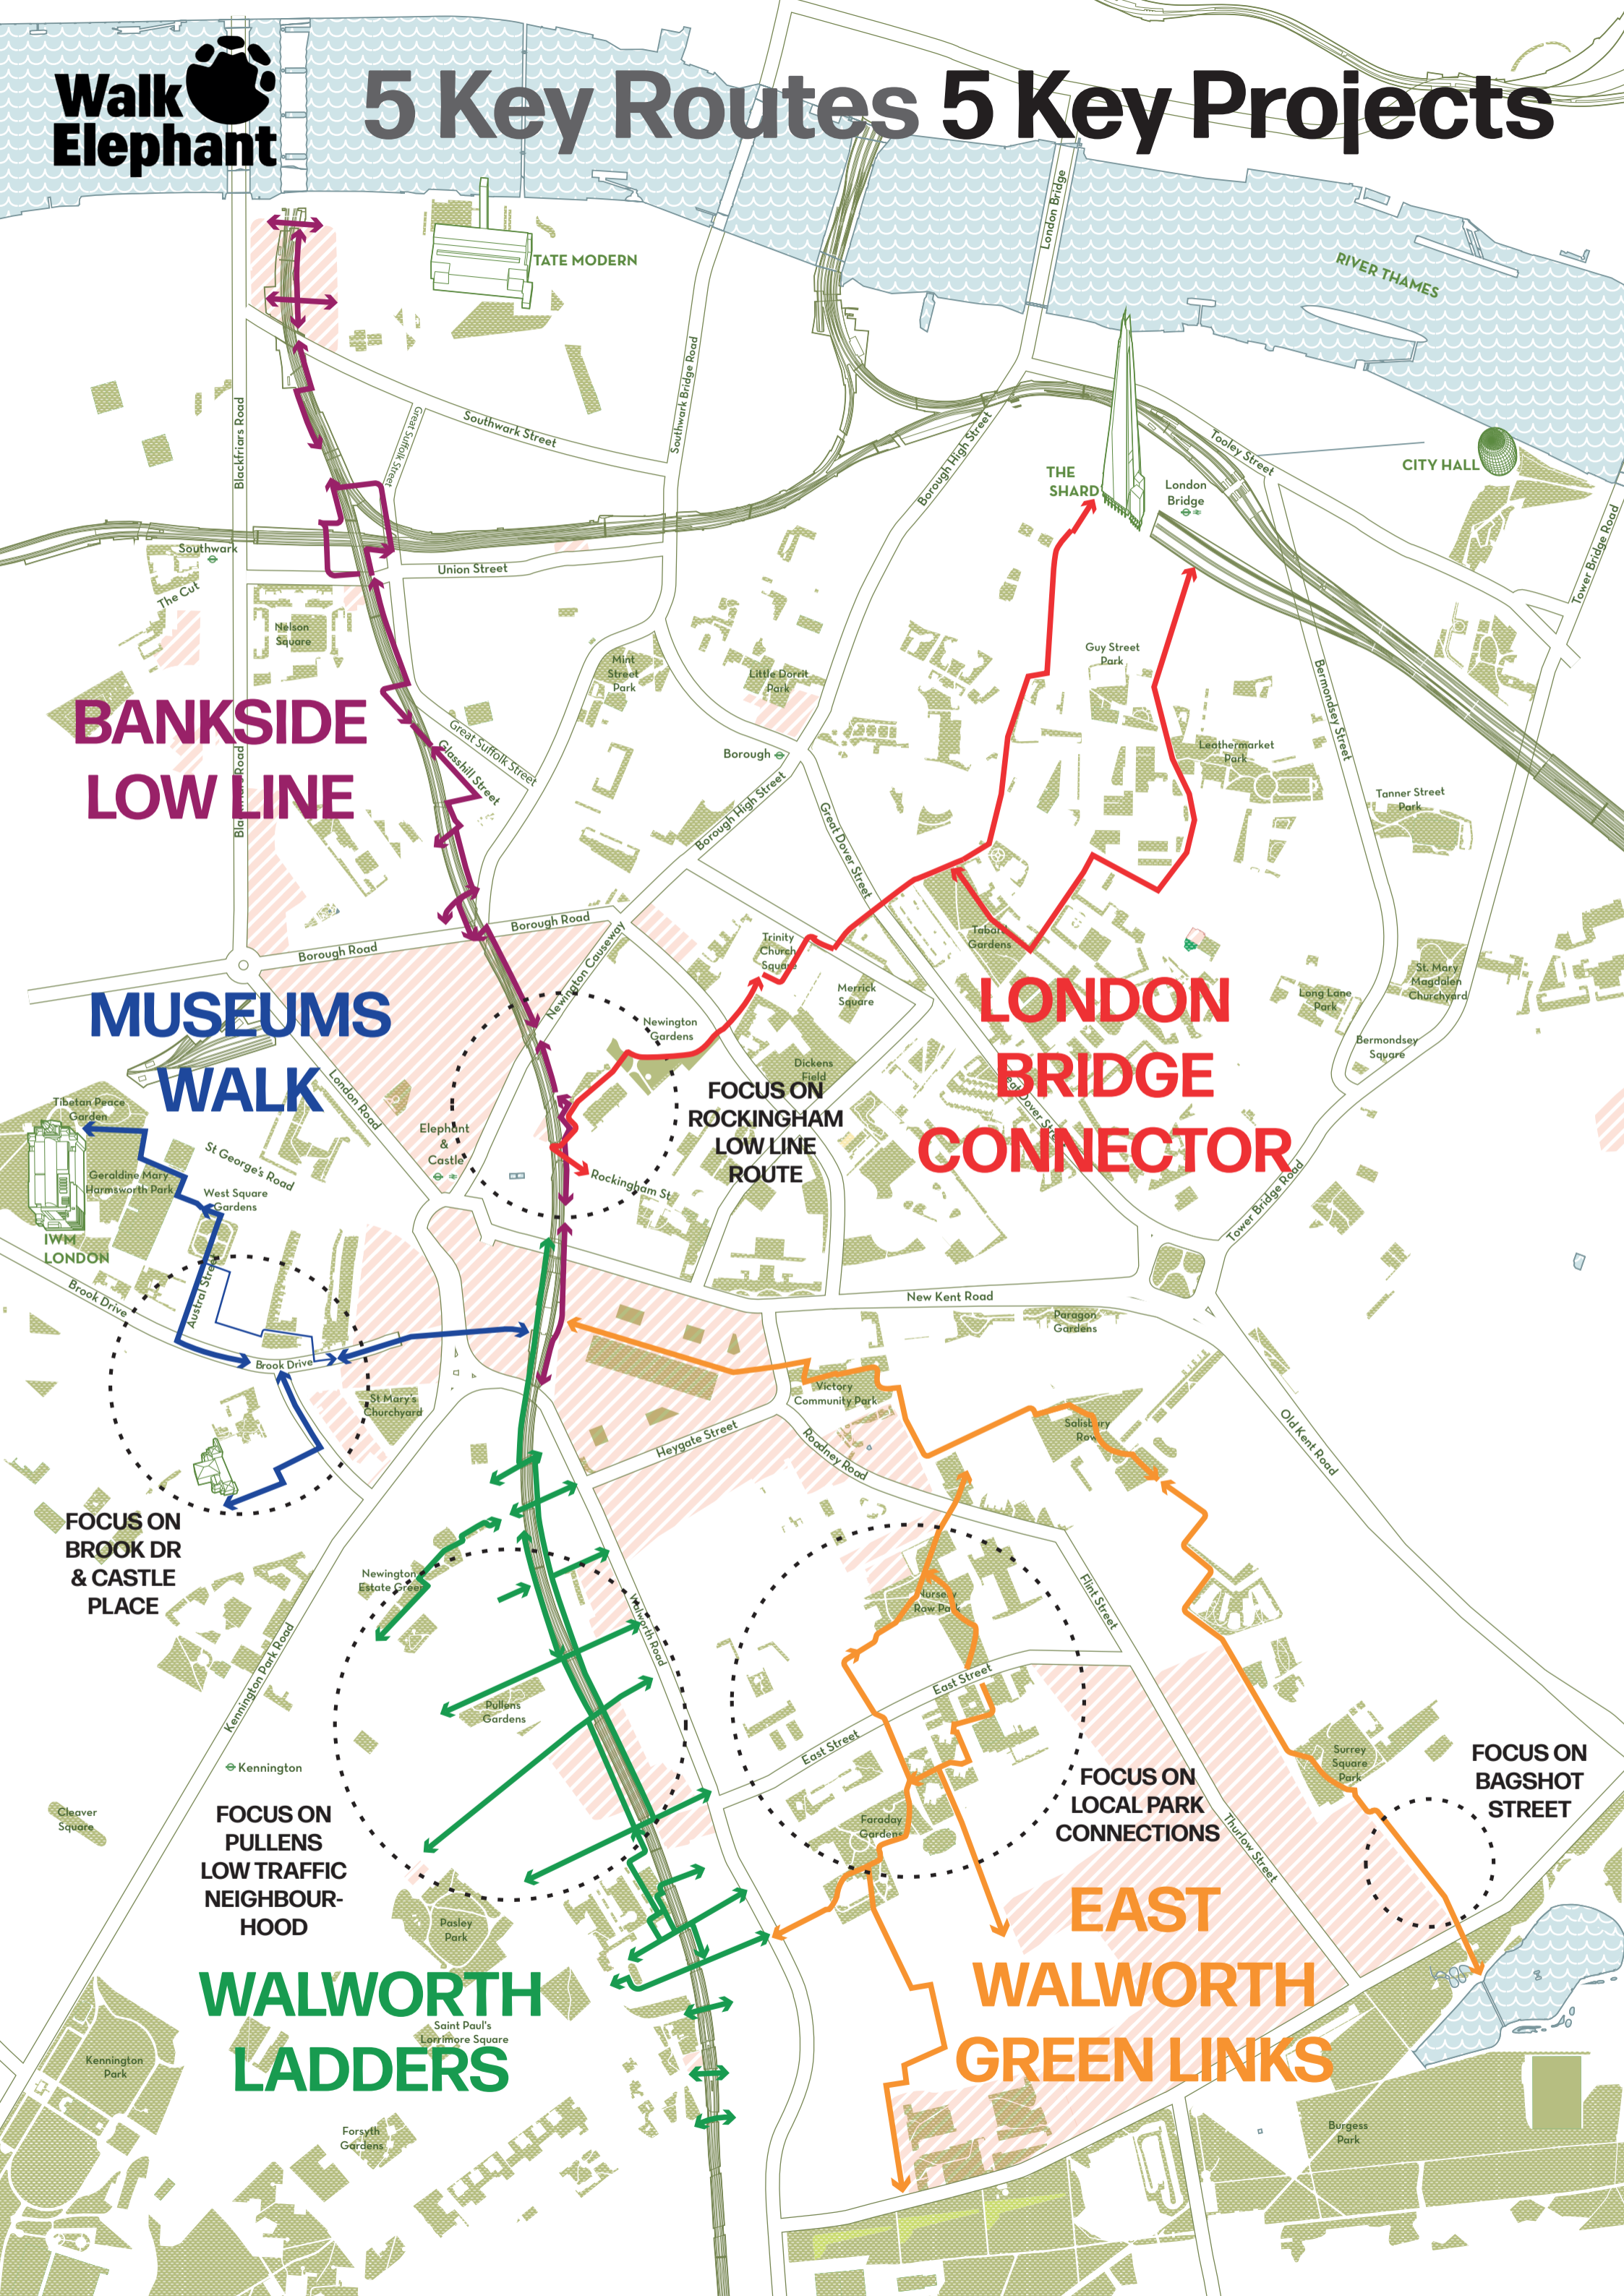

5 Key Routes 5 Key Projects

**BANKSIDE
LOW LINE**

**MUSEUMS
WALK**

**FOCUS ON
ROCKINGHAM
LOW LINE
ROUTE**

**LONDON
BRIDGE
CONNECTOR**

**FOCUS ON
BROOK DR
& CASTLE
PLACE**

**FOCUS ON
PULLENS
LOW TRAFFIC
NEIGHBOUR-
HOOD**

**WALWORTH
LADDERS**

**FOCUS ON
LOCAL PARK
CONNECTIONS**

**FOCUS ON
BAGSHOT
STREET**

**EAST
WALWORTH
GREEN LINKS**